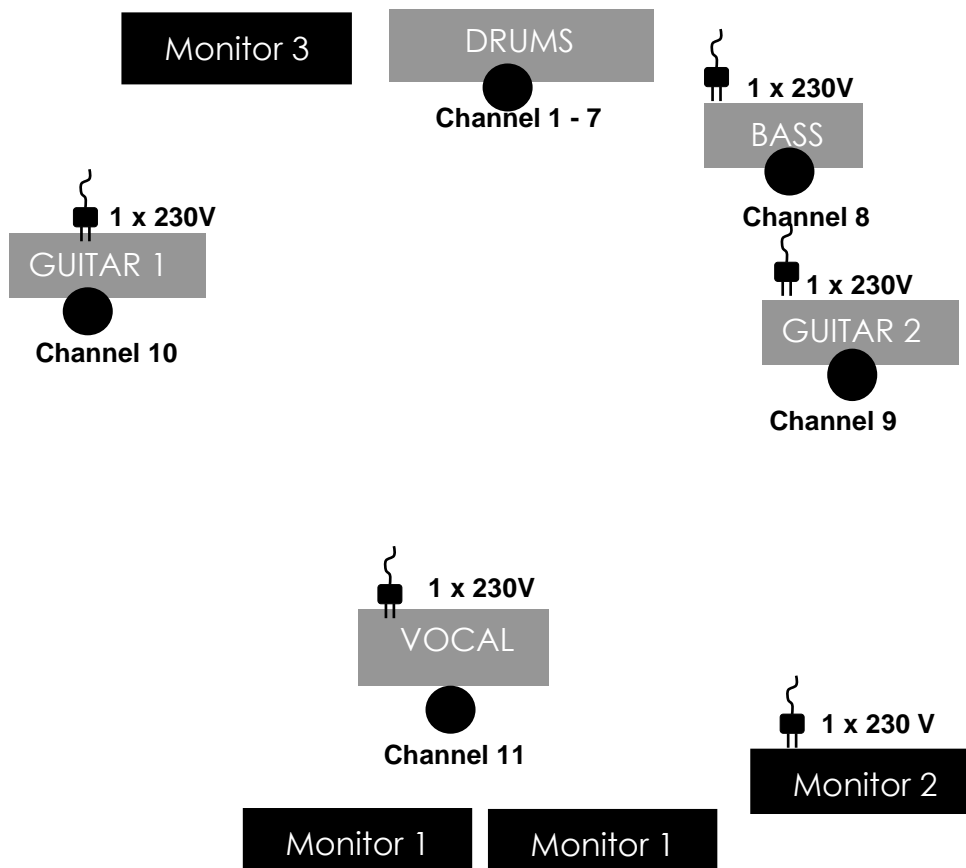

DARYL STRODES BAND (USA/PL)

TECHNICAL RIDER

Channel	Instrument	Mic / Line	Insert
1	Bass drum	D112 / E 602	Gate with filters
2	Snare drum	SM 57	Compressor / Limiter
3	Hi – Hat	SM 81 / C 1000	
4	Tom 1	E 604 / SM 57	Gate with filters
5	Floor Tom 2	E 604 / SM 57	Gate with filters
6	Over L	AKG 414 / C 1000	
7	Over R	AKG 414 / C 1000	
8	Bass	XLR / Di-box	Compressor / Limiter
9	Guitar 2	E 906 / SM57	Compressor
10	Guitar 1	E 906 / SM57	Compressor
11	Voc 1	Beta 58A / SM 58	Compressor / Limiter

STAGE PLANE

More infos :

Łukasz Gorczyca, phone: +48 604 861 572, e-mail: gorczyca.entertainment@gmail.com