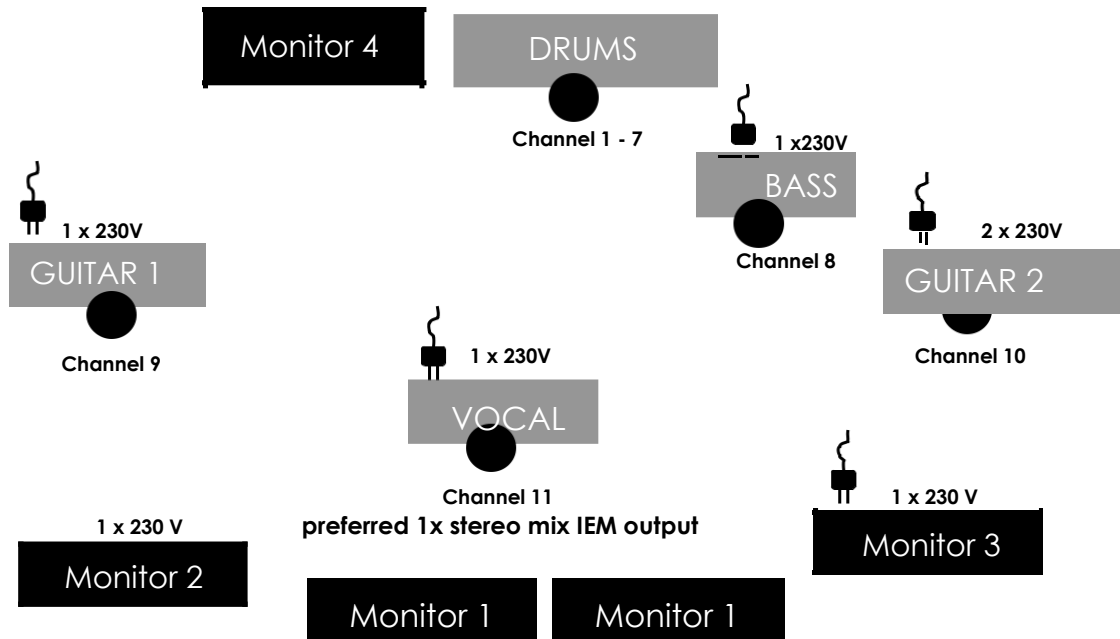

MOORE PLAYS MOORE

TRIBUTE TO GARY MOORE feat. Jack Moore

TECHNICAL RIDER

Channel	Instrument	Mic / Line	Insert
1	Bass drum	D112 / E 602	Gate with filters
2	Snare drum	SM 57	Compressor / Limiter
3	Hi - Hat	SM 81 / C 1000	
4	Tom 1	E604/SM57	Gate with filters
5	Floor Tom 2	E604/SM57	Gate with filters
6	Over L	AKG 414 / C 1000	
7	Over R	AKG 414 / C 1000	
8	Bass	XLR / Di-box	Compressor / Limiter
9	Guitar 1	E 906 / SM57	Compressor
10	Guitar 2	E 906 / SM57	Compressor
11	Voc 1	Beta 58A / SM 58	Compressor / Limiter

MOORE PLAYS MOORE

STAGE PLANE

More infos :

Łukasz Górczyca, phone: +48 604 861 572, e-mail: górczyca.entertainment@gmail.com