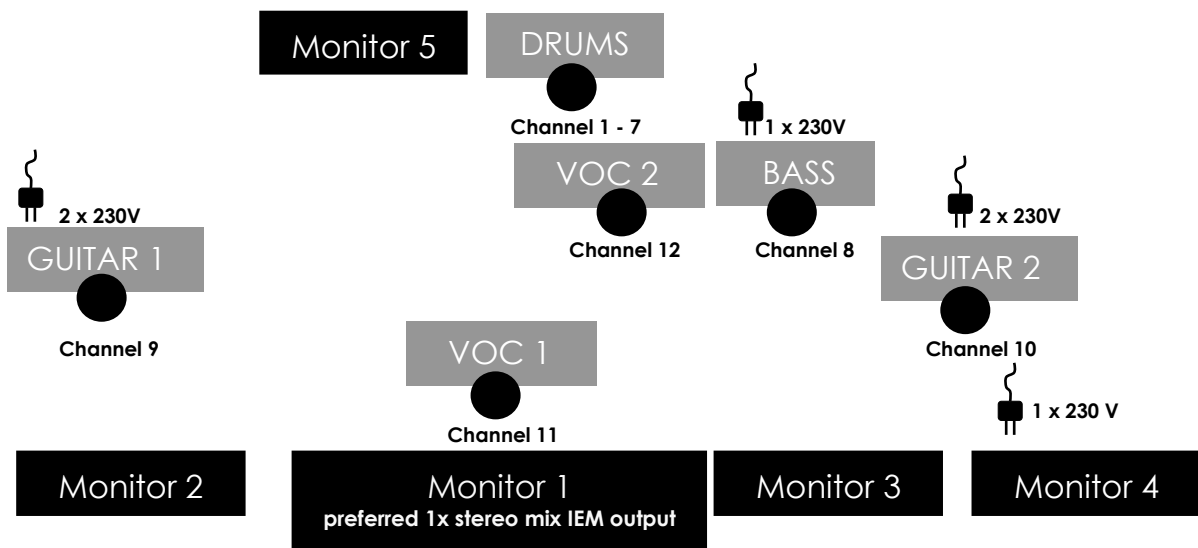

TECHNICAL RIDER / STAGE PLAN

Contact: Łukasz Gorczyca, phone: +48 604 861 572, e-mail: gorczyca.entertainment@gmail.com